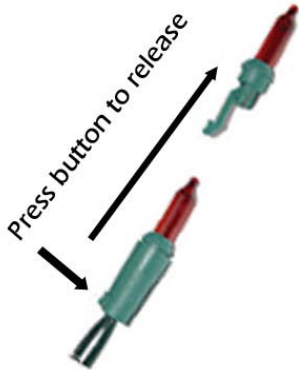

With this system, each branch gets a cord that's exactly right for its length, so you'll never see unsightly dangling wires.

Light cords are attached to the needles with miniature tips. They hide the wire and protect the needles from crushing.

Not only does this enhance the overall beauty of our trees, it also protects the light sets from becoming tangled or snared.

Each light set contains 50 lights, rather than the more typical 100. Using fifty lights per set, though more expensive to produce, has proven to be much more reliable and long-lasting than the 100 light sets used by other manufacturers.

The bulbs used with our Brilliant Lighting System have a patented lamp lock, rather than the plastic clips you may have seen with other light sets. Plastic clips have a tendency to break off. With our light sets, the only way a bulb can be removed is if the button on the side of the husk is pressed, which minimizes the problem of the light losing proper metal-to-metal contact and going out.